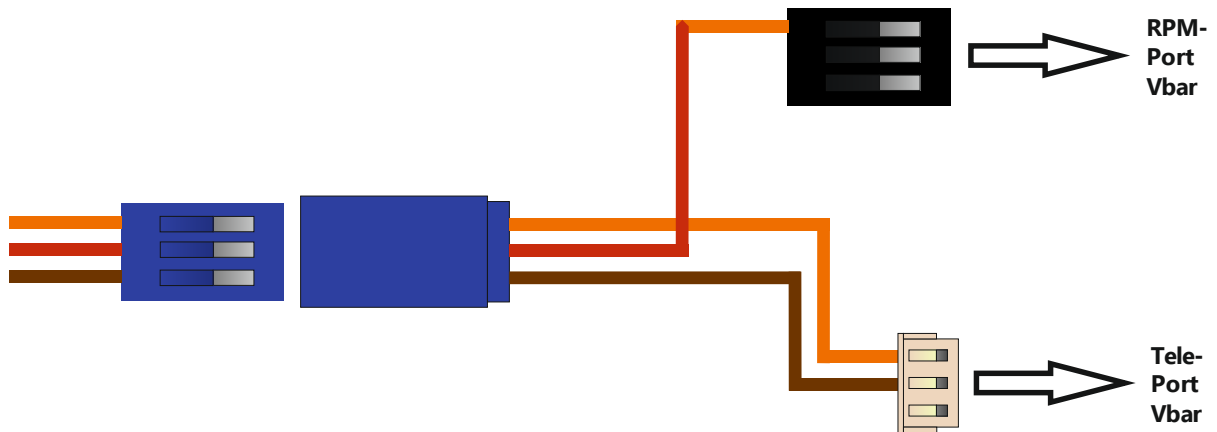

## YGE vbar adapter cable

- Adapter for using the YGE controller with vbar-telemetry
- RPM-Output connection for using the vbar-governor
- Length about 10cm